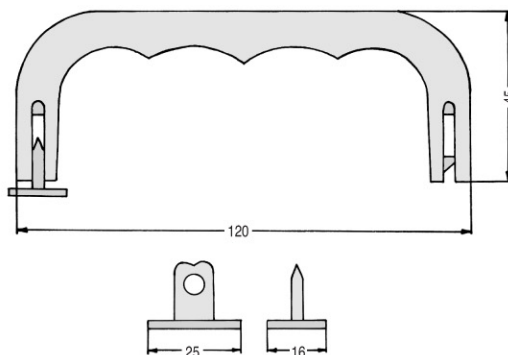

### EKS 921.0

Swivel carrying handle  
Top loading  
Carries up to 5kg

For more information please contact

**ITEM PRODUCTS (NPD) LIMITED**

101 PARK STREET, LUTON, BEDS LU1 3HG

Tel: 01582 391 898 Fax: 01582 391 998 email: info@item-products.co.uk Web Site: www.item-products.co.uk